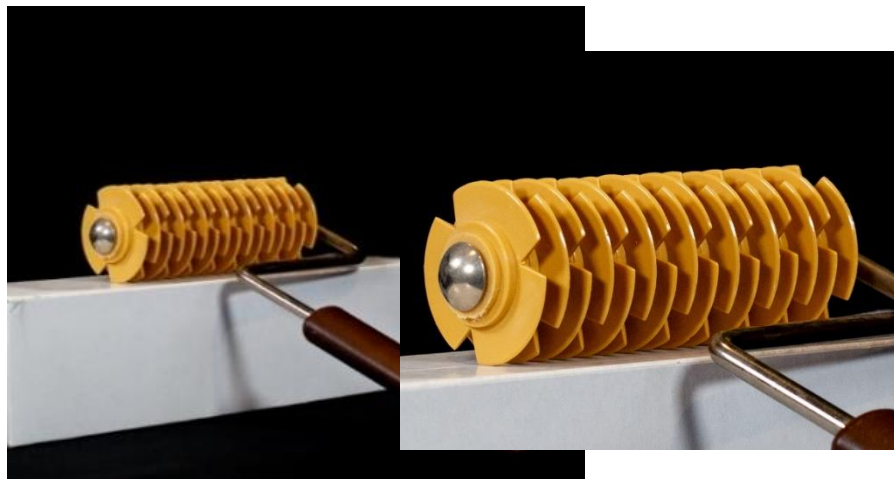

Metal Threading for
Item #: SWBRUSH-WS612
Price: \$4.50
Item #: SWBRUSH-WFR065

Telescopic Ext. Pole 6-12
ft., Sherlock with Metal
Thread
Works with 16" & 24"
Broom Heads
Price: \$44.00
Item #: SWBRUSH-WS612

Roll It Out.

CUTTERS & ROLLERS

DOUGH CUTTERS

5-Slice, Smooth-Cut
Material: Stainless Steel
Price: \$128.00
Item #: SWCUTTER-51105

7-Slice, Jagged-Cut
Material: Stainless Steel
Price: \$136.00
Item #: SWCUTTER-51207

DOUGH ROLLERS

Flat-Edged for Creating
Lattice Designs with Dough
Length: 4.75"
Price: \$21.00
Item #: SWROLLER-75005

Pointed-Edge Docker
Length: 4.75"
Price: \$18.50
Item #: SWROLLER-75002

For Bear Claw Pastry
Length: 2.56"
Price: \$14.50
Item #: SWROLLER-75004