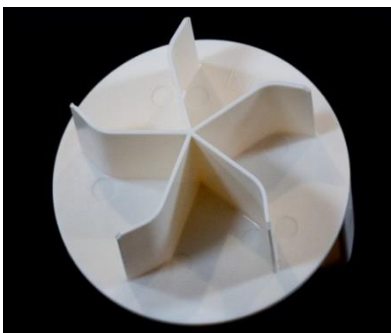

DOUGH ROLLERS

Flat-Edged for Creating
Lattice Designs with Dough
Length: 4.75"
Price: \$21.00
Item #: SWROLLER-75005

Pointed-Edge Docker
Length: 4.75"
Price: \$18.50
Item #: SWROLLER-75002

For Bear Claw Pastry
Length: 2.56"
Price: \$14.50
Item #: SWROLLER-75004

ROLL STAMPS

Customize with patterns.

ROLL STAMPS

PLASTIC

Spiral Shape
Price: \$9.00
Item #: SWSTAMP-75010

X-Shape
Price: \$9.00
Item #: SWSTAMP-75011

Small Star
Price: \$9.00
Item #: SWSTAMP-75012

Small Star w/ Center Hole
Price: \$9.00
Item #: SWSTAMP-75013

Large Star
Price: \$12.00
Item #: SWSTAMP-75014

M I S C E L L A N E O U S

For additional needs.

M I S C E L L A N E O U S

Trolley Work for Tubs and Ingredients Containers
Dimensions: 19" x14.625" x 5.125"
Price: \$81.00
Item #: SWCONTAINER-BAC011