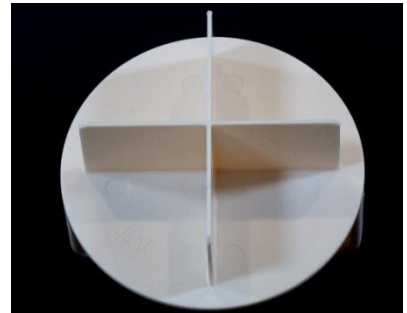

DOUGH ROLLERS

Flat-Edged for Creating
Lattice Designs with Dough
Length: 4.75"
Price: \$21.00
Item #: SWROLLER-75005

Pointed-Edge Docker
Length: 4.75"
Price: \$18.50
Item #: SWROLLER-75002

For Bear Claw Pastry
Length: 2.56"
Price: \$14.50
Item #: SWROLLER-75004

ROLL STAMPS

Customize with patterns.

ROLL STAMPS

PLASTIC

Spiral Shape
Price: \$9.00
Item #: SWSTAMP-75010

X-Shape
Price: \$9.00
Item #: SWSTAMP-75011

Small Star
Price: \$9.00
Item #: SWSTAMP-75012

Small Star w/ Center Hole
Price: \$9.00
Item #: SWSTAMP-75013

Large Star
Price: \$12.00
Item #: SWSTAMP-75014

M I S C E L L A N E O U S

For additional needs.

M I S C E L L A N E O U S

Trolley Work for Tubs and Ingredients Containers
Dimensions: 19" x14.625" x 5.125"
Price: \$81.00
Item #: SWCONTAINER-BAC011