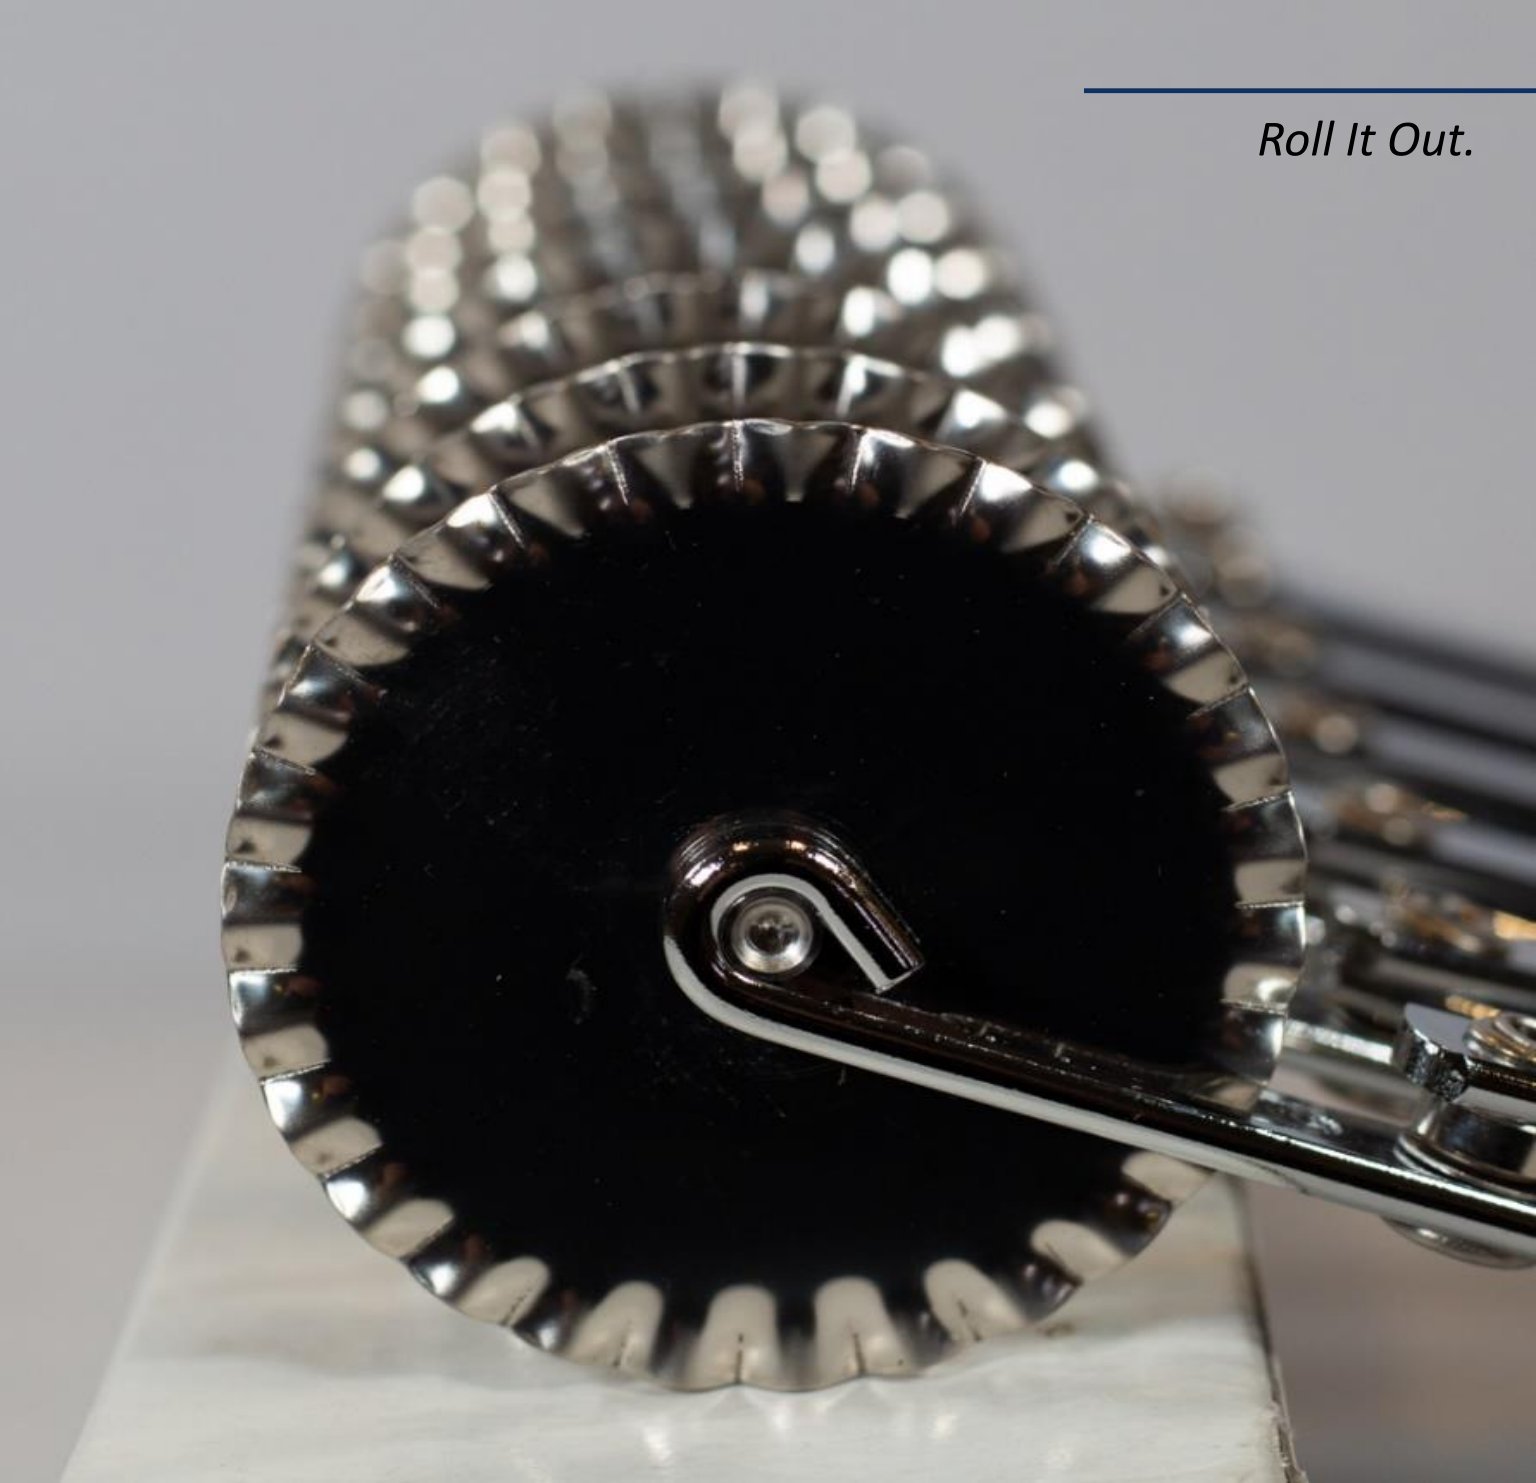

Roll It Out.

CUTTERS & ROLLERS