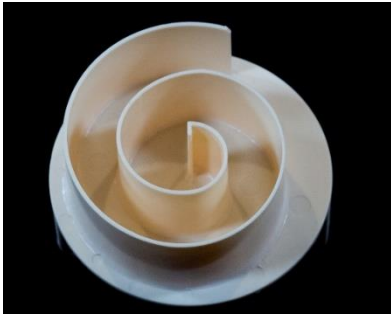

DOUGH ROLLERS

Flat-Edged for Creating
Lattice Designs with Dough
Length: 4.75"
Price: \$21.00
Item #: SWROLLER-75005

Pointed-Edge Docker
Length: 4.75"
Price: \$18.50
Item #: SWROLLER-75002

For Bear Claw Pastry
Length: 2.56"
Price: \$14.50
Item #: SWROLLER-75004

ROLL STAMPS

Customize with patterns.

ROLL STAMPS

PLASTIC

Spiral Shape
Price: \$9.00
Item #: SWSTAMP-75010

X-Shape
Price: \$9.00
Item #: SWSTAMP-75011

Small Star
Price: \$9.00
Item #: SWSTAMP-75012

Small Star w/ Center Hole
Price: \$9.00
Item #: SWSTAMP-75013