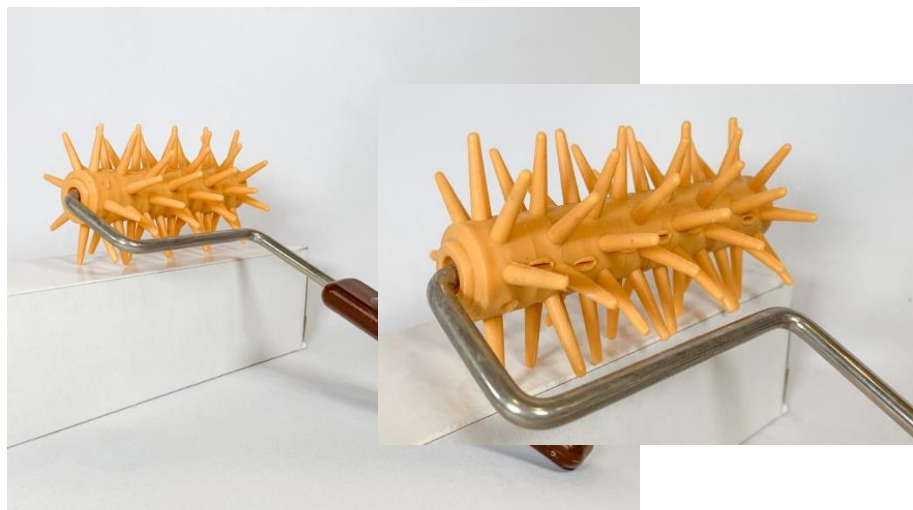

Metal Threading for
Item #: SWBRUSH-WS612
Price: \$4.50
Item #: SWBRUSH-WFR065

Telescopic Ext. Pole 6-12
ft., Sherlock with Metal
Thread
Works with 16" & 24"
Broom Heads
Price: \$44.00
Item #: SWBRUSH-WS612

Roll It Out.

CUTTERS & ROLLERS

DOUGH CUTTERS

5-Slice, Smooth-Cut
Material: Stainless Steel
Price: \$128.00
Item #: SWCUTTER-51105

7-Slice, Jagged-Cut
Material: Stainless Steel
Price: \$136.00
Item #: SWCUTTER-51207

DOUGH ROLLERS

Flat-Edged for Creating
Lattice Designs with Dough
Length: 4.75"
Price: \$21.00
Item #: SWROLLER-75005

Pointed-Edge Docker
Length: 4.75"
Price: \$18.50
Item #: SWROLLER-75002

For Bear Claw Pastry
Length: 2.56"
Price: \$14.50
Item #: SWROLLER-75004