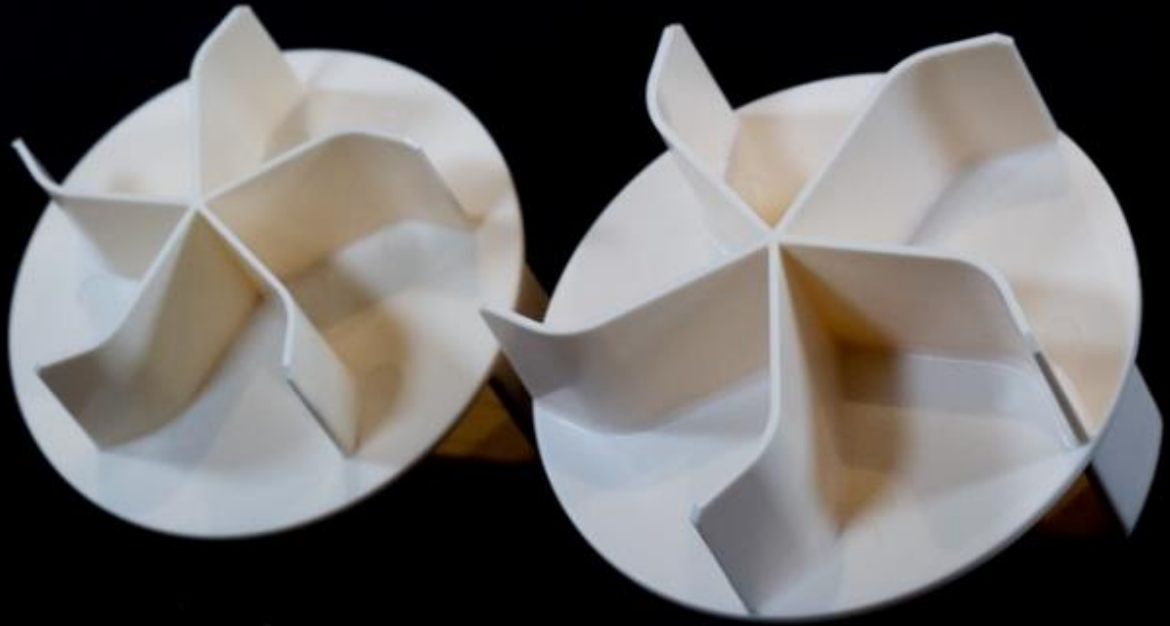

DOUGH ROLLERS

Flat-Edged for Creating
Lattice Designs with Dough
Length: 4.75"
Price: \$21.00
Item #: SWROLLER-75005

Pointed-Edge Docker
Length: 4.75"
Price: \$18.50
Item #: SWROLLER-75002

For Bear Claw Pastry
Length: 2.56"
Price: \$14.50
Item #: SWROLLER-75004