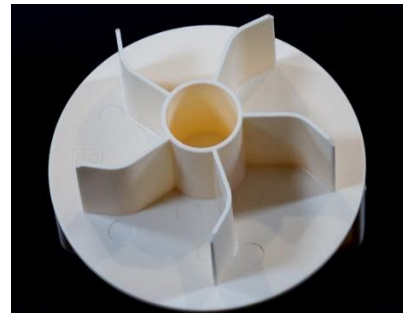

DOUGH ROLLERS

Flat-Edged for Creating
Lattice Designs with Dough
Length: 4.75"
Price: \$21.00
Item #: SWROLLER-75005

Pointed-Edge Docker
Length: 4.75"
Price: \$18.50
Item #: SWROLLER-75002

For Bear Claw Pastry
Length: 2.56"
Price: \$14.50
Item #: SWROLLER-75004

ROLL STAMPS

Customize with patterns.

ROLL STAMPS

PLASTIC

Spiral Shape
Price: \$9.00
Item #: SWSTAMP-75010

X-Shape
Price: \$9.00
Item #: SWSTAMP-75011

Small Star
Price: \$9.00
Item #: SWSTAMP-75012

Small Star w/ Center Hole
Price: \$9.00
Item #: SWSTAMP-75013

Large Star
Price: \$12.00
Item #: SWSTAMP-75014

M I S C E L L A N E O U S

For additional needs.

M I S C E L L A N E O U S

Trolley Work for Tubs and Ingredients Containers
Dimensions: 19" x14.625" x 5.125"
Price: \$81.00
Item #: SWCONTAINER-BAC011