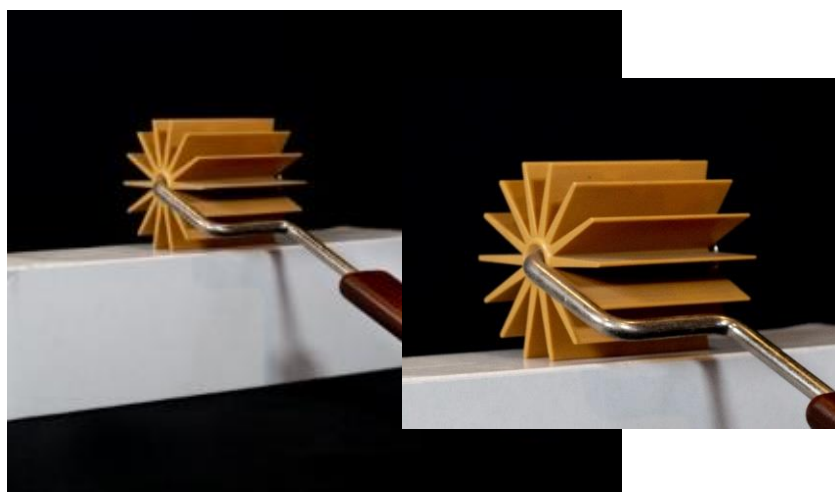

Metal Threading for
Item #: SWBRUSH-WS612
Price: \$4.50
Item #: SWBRUSH-WFR065

Telescopic Ext. Pole 6-12
ft., Sherlock with Metal
Thread
Works with 16" & 24"
Broom Heads
Price: \$44.00
Item #: SWBRUSH-WS612

Roll It Out.

CUTTERS & ROLLERS

DOUGH CUTTERS

5-Slice, Smooth-Cut
Material: Stainless Steel
Price: \$128.00
Item #: SWCUTTER-51105

7-Slice, Jagged-Cut
Material: Stainless Steel
Price: \$136.00
Item #: SWCUTTER-51207

DOUGH ROLLERS

Flat-Edged for Creating
Lattice Designs with Dough
Length: 4.75"
Price: \$21.00
Item #: SWROLLER-75005

Pointed-Edge Docker
Length: 4.75"
Price: \$18.50
Item #: SWROLLER-75002

For Bear Claw Pastry
Length: 2.56"
Price: \$14.50
Item #: SWROLLER-75004