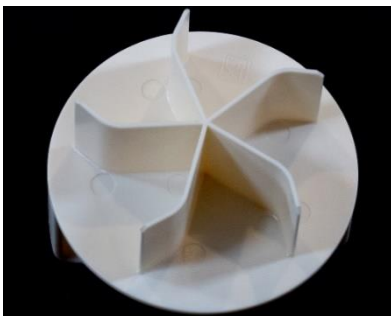

DOUGH ROLLERS

Flat-Edged for Creating
Lattice Designs with Dough
Length: 4.75"
Price: \$21.00
Item #: SWROLLER-75005

Pointed-Edge Docker
Length: 4.75"
Price: \$18.50
Item #: SWROLLER-75002

For Bear Claw Pastry
Length: 2.56"
Price: \$14.50
Item #: SWROLLER-75004

ROLL STAMPS

Customize with patterns.

ROLL STAMPS

PLASTIC

Spiral Shape
Price: \$9.00
Item #: SWSTAMP-75010

X-Shape
Price: \$9.00
Item #: SWSTAMP-75011

Small Star
Price: \$9.00
Item #: SWSTAMP-75012

Small Star w/ Center Hole
Price: \$9.00
Item #: SWSTAMP-75013

Large Star
Price: \$12.00
Item #: SWSTAMP-75014

M I S C E L L A N E O U S

For additional needs.

M I S C E L L A N E O U S

Trolley Work for Tubs and Ingredients Containers
Dimensions: 19" x14.625" x 5.125"
Price: \$81.00
Item #: SWCONTAINER-BAC011