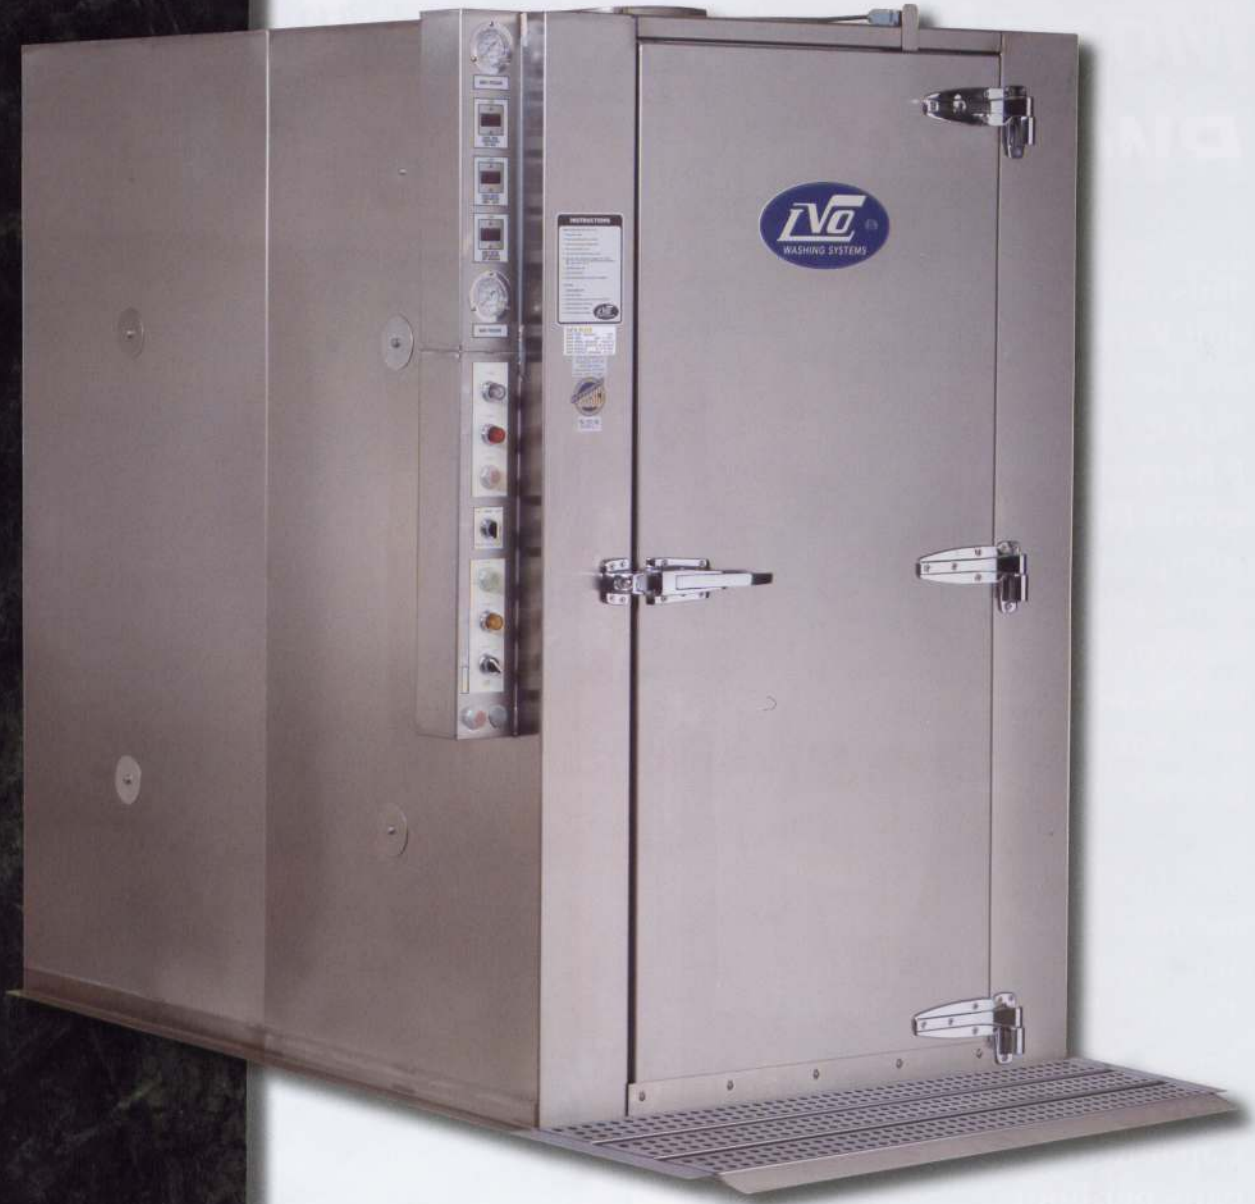

DOUBLE YOUR CAPACITY

Visit us on
the web at
www.lvomfg.com.

POWERFUL ECONOMICAL HIGH CAPACITY

Model RW2580

This outstanding LVO Pan and Rack Washer is truly the best washing and sanitizing equipment for your bakery or food establishment. The powerful 25 H.P. pump subjects your racks, pans, bowls or utensils to a high pressure wash which blasts away soil, followed by a sanitizing rinse for greater cleanliness.

The LVO RW2580 is fully automatic, easy to install and economical to operate. The RW 2580 is made of 14 gauge stainless steel, designed to last a lifetime. Capable of washing 780 pans per hour.

Pan & Rack Washer

Bun Pan Rack

Cake Pan Rack

Bowl Utensil Rack

- ◆ Brass hubs have Delrin races with stainless steel ball bearings for years of trouble free service.
- ◆ Eight rotating stainless steel spray arms have eight strategically positioned high velocity, stainless steel "V" jet nozzles welded in.
- ◆ Rotating stainless steel arms have removable end caps for easy cleaning.

Power Venting

Remove steam from your washer quickly and efficiently before it enters your work area. The 700 CFM Exhaust Fan is sure to work for you.

RW2580 SPECS

Wash Cap: 78 pans

Pump: 25 H.P. - 208-230/460V, 3 phase, 60 Cycle, recirculates approx. 480 G.P.M, @ 50-60 P.S.I.