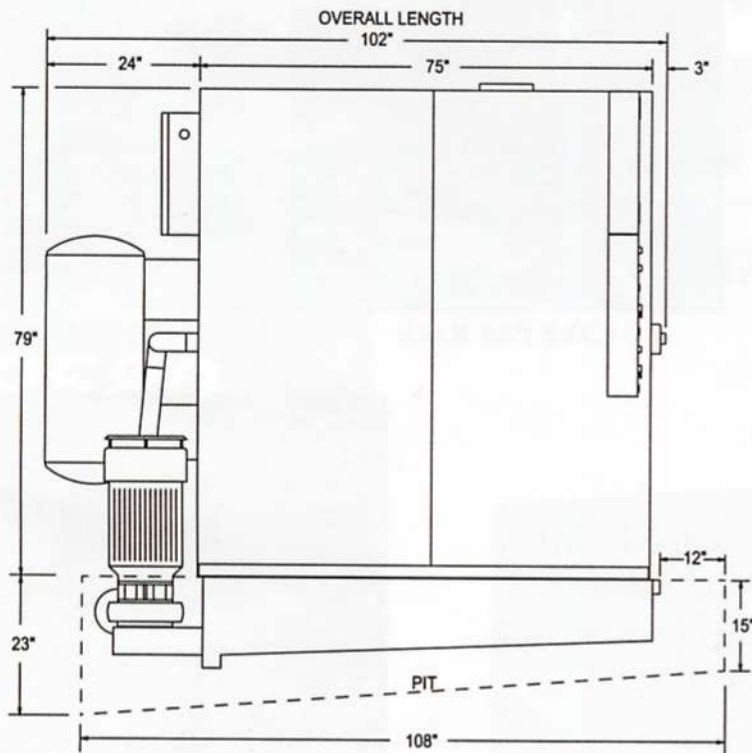

Wash Cap: 78 pans

Pump: 25 H.P. - 208-230/460V, 3 phase, 60 Cycle, recirculates approx. 480 G.P.M, @ 50-60 P.S.I.

Timers: 3-position wash, delay, rinse, adjustable.

Electric Components: U.L. approved

Wash Tank: 160 gal. capacity, electric, steam or gas heat.

Construction: 12, 14, 16 GA stainless steel

Dimensions: OAL 102", W 57", OAH-97"

H 81-1/2" from floor (pit model)

Door opening: W 31", H 76"

Rinse Booster: Standard.