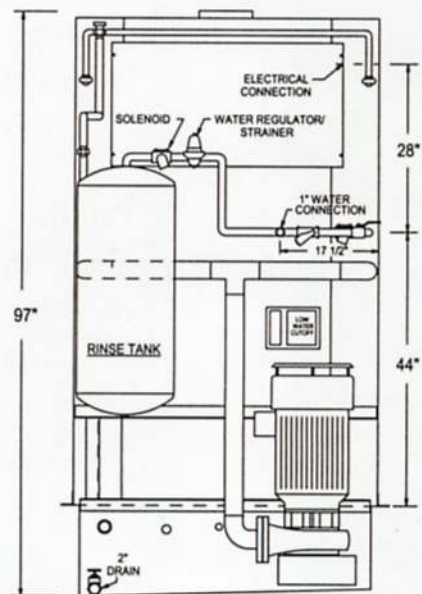

Timers: 3-position wash, delay, rinse, adjustable.

Electric Components: U.L. approved

Wash Tank: 160 gal. capacity, electric, steam or gas heat.

Construction: 12, 14, 16 GA stainless steel

Dimensions: OAL 102", W 57", OAH-97"

H 81-1/2" from floor (pit model)

Door opening: W 31", H 76"

Rinse Booster: Standard.

Because of continuous improvements, specifications may change without notice. Contact manufacturer for current information.