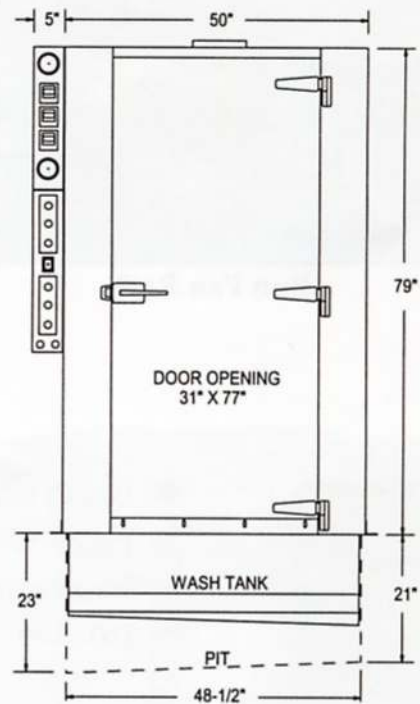

Wash Cap: 78 pans

Pump: 25 H.P. - 208-230/460V, 3 phase, 60 Cycle, recirculates approx. 480 G.P.M, @ 50-60 P.S.I.

Timers: 3-position wash, delay, rinse, adjustable.

Electric Components: U.L. approved

Wash Tank: 160 gal. capacity, electric, steam or gas heat.

Construction: 12, 14, 16 GA stainless steel

Dimensions: OAL 102", W 57", OAH-97"

H 81-1/2" from floor (pit model)

Door opening: W 31", H 76"

Rinse Booster: Standard.